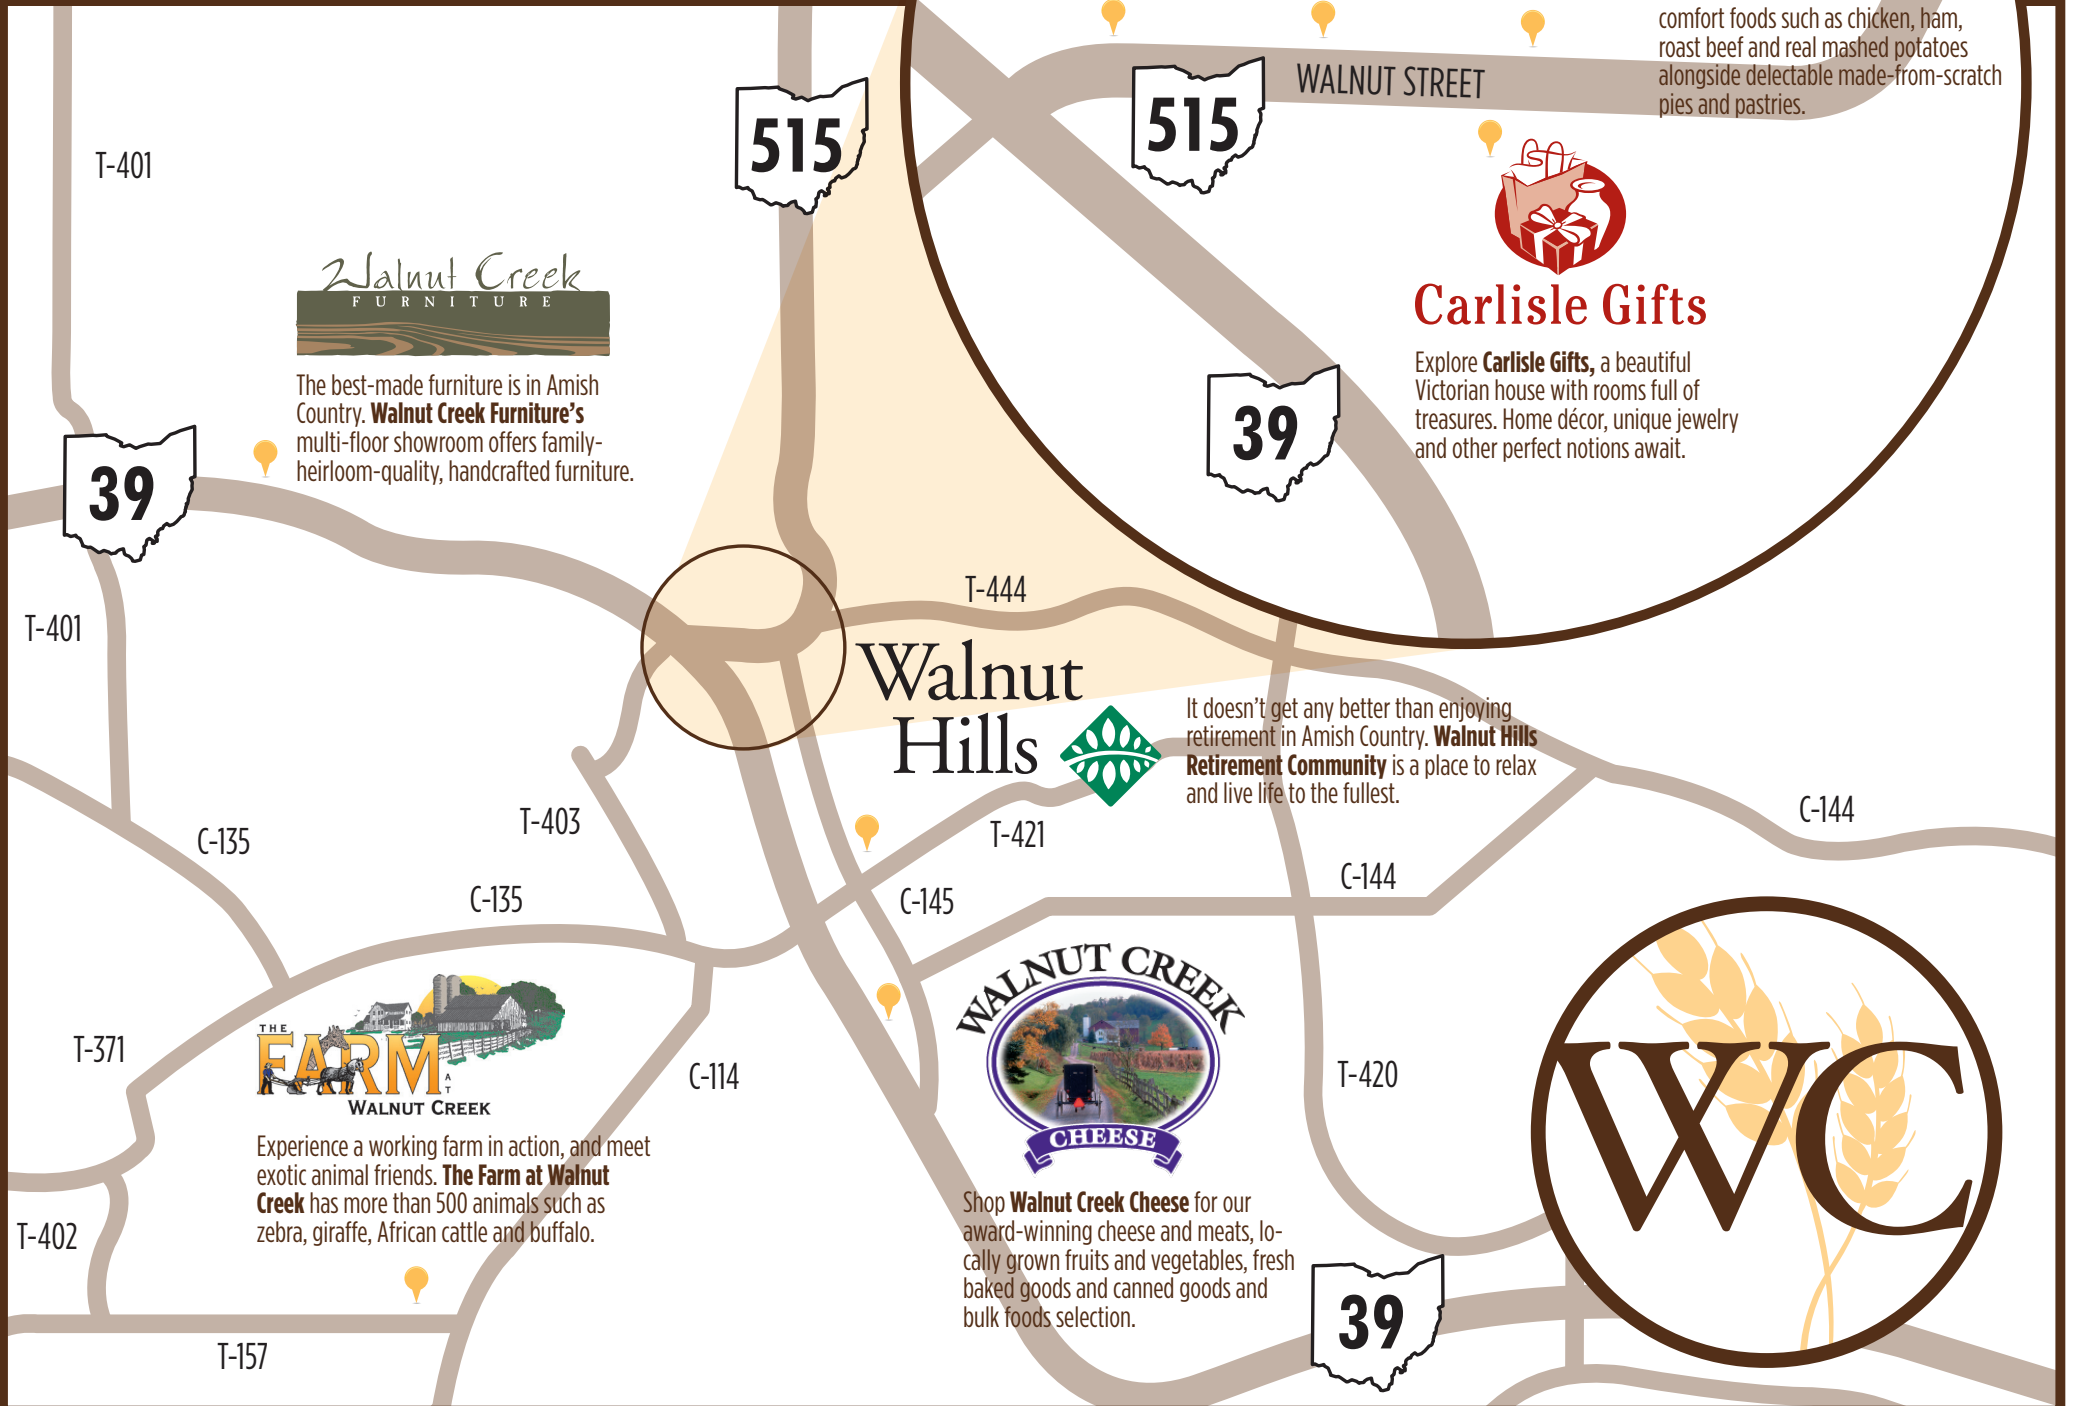

# Walnut Creek

Visit [WalnutCreek.com](http://WalnutCreek.com)

T-401

The best-made furniture is in Amish Country. **Walnut Creek Furniture's** multi-floor showroom offers family-heirloom-quality, handcrafted furniture.

T-401

C-135

T-403

C-135

T-371

Experience a working farm in action, and meet exotic animal friends. **The Farm at Walnut Creek** has more than 500 animals such as zebra, giraffe, African cattle and buffalo.

T-402

T-157

T-444

Walnut Hills

It doesn't get any better than enjoying retirement in Amish Country. **Walnut Hills Retirement Community** is a place to relax and live life to the fullest.

T-421

C-145

Shop **Walnut Creek Cheese** for our award-winning cheese and meats, locally grown fruits and vegetables, fresh baked goods and canned goods and bulk foods selection.

Carlisle Inn

Nestled in rolling hills, the breathtaking **Carlisle Inn** combines big-city amenities with rural hospitality. Close proximity to shopping and dining.

Der Dutchman

**Der Dutchman** offers unbeatable comfort foods such as chicken, ham, roast beef and real mashed potatoes alongside delectable made-from-scratch pies and pastries.